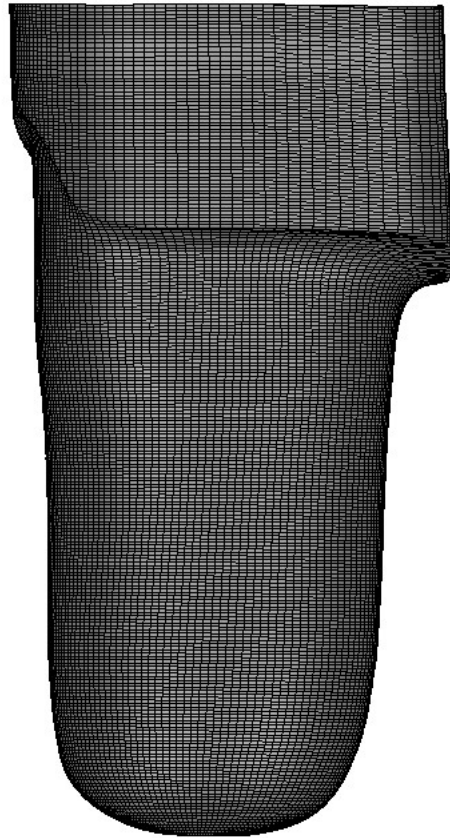

German Quad

The *German Quadrilateral* is a European interpretation of the quad concept with gently sloping proximal radii and a very mild, rounded brim perimeter. It is a transitional shape that has a narrower ML and wider AP than the original quad design.

**Posterior
View**

**Proximal
View**

Otto Bock[®]

QUALITY FOR LIFE