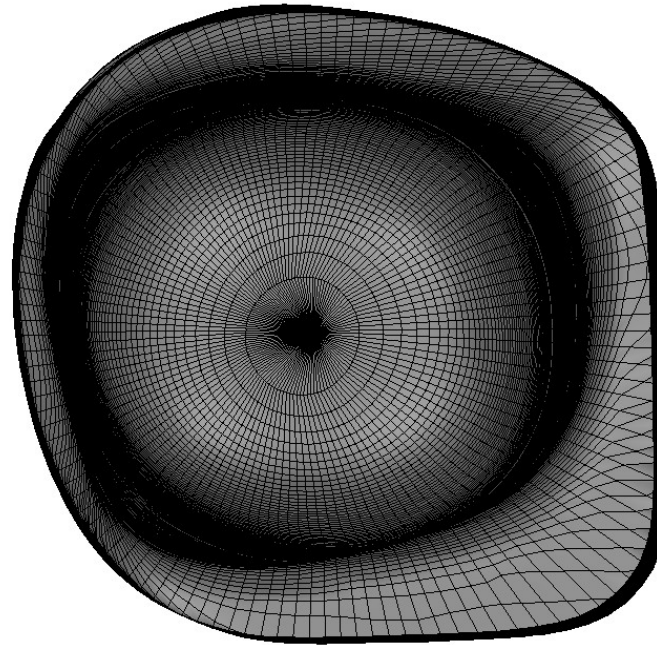

German Quad

The *German Quadrilateral* is a European interpretation of the quad concept with gently sloping proximal radii and a very mild, rounded brim perimeter. It is a transitional shape that has a narrower ML and wider AP than the original quad design.

**Posterior
View**

**Proximal
View**

Otto Bock[®]

QUALITY FOR LIFE